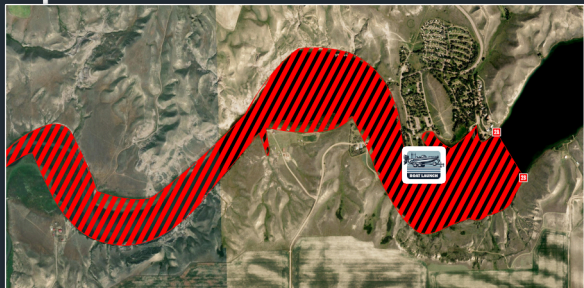

TRAVERSERS RESERVOIR

JUNE
21 - 22

NO FISHING ALLOWED
BOUNDARY GPS COORDINATES

2A 50°13'33.5"N 112°55'22.1"W

2B 50°13'25.9"N 112°55'12.0"W

NO FISHING ALLOWED
BOUNDARY GPS COORDINATES

1A 50°15'24.0"N 112°49'09.0"W

1B 50°15'20.7"N 112°49'18.4"W

1B 50°15'11.7"N 112°49'13.5"W

1B 50°15'12.7"N 112°49'08.5"W

IMPORTANT TIMES!

NEWELL LAKE SAILING CLUB		
JUNE 20th	4:00 PM 6:00 PM	REGISTRATION RULES MEETING
6:00 AM BOAT LAUNCH CHECK-IN OPENS		
JUNE 21st	FLIGHT 1 FLIGHT 2	7:00 AM - 3:00 PM 7:30 AM - 3:30 PM
6:00 AM BOAT LAUNCH CHECK-IN OPENS		
JUNE 22nd	FLIGHT 2 FLIGHT 1	7:00 AM - 3:00 PM 7:30 AM - 3:30 PM